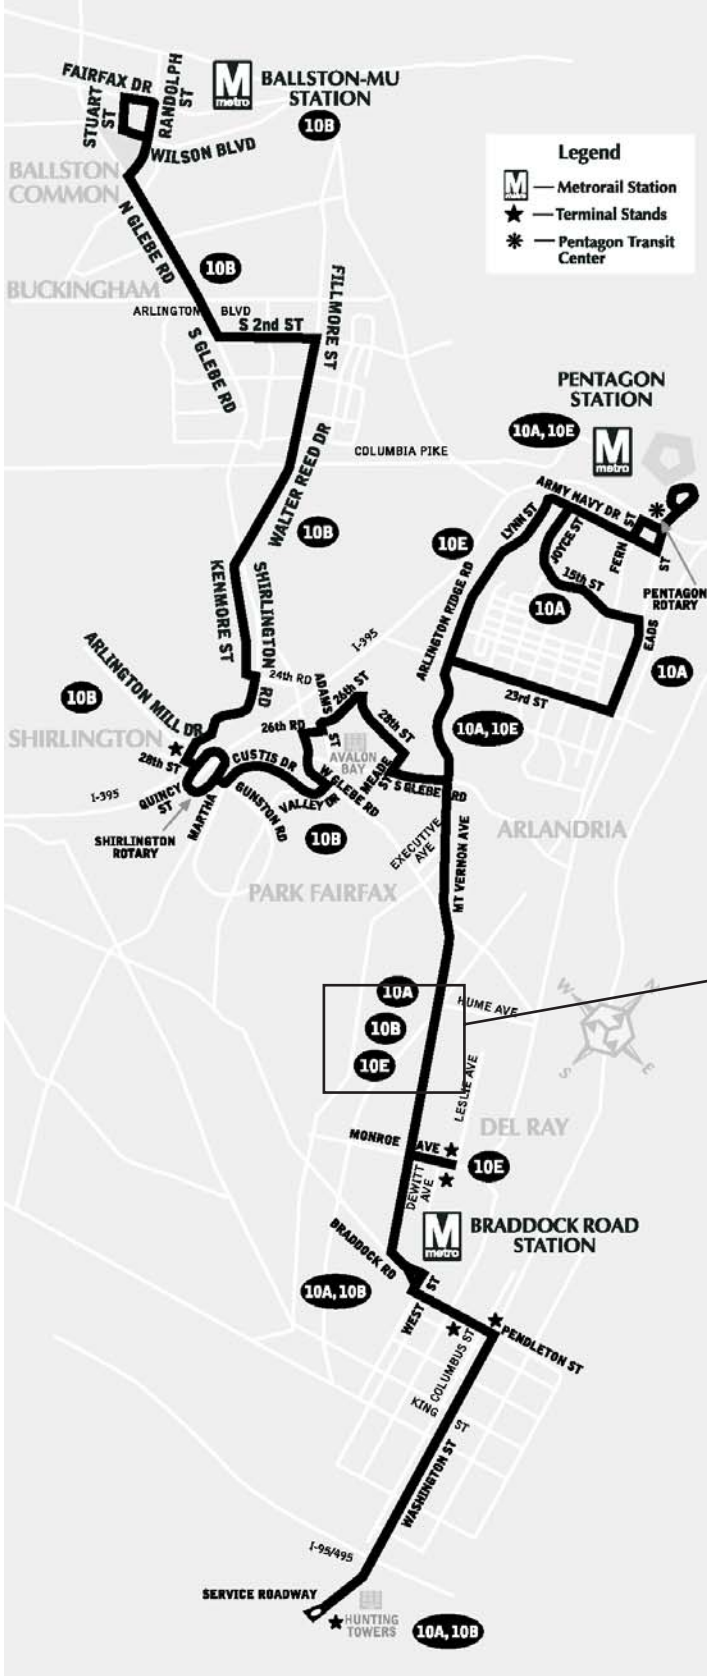

**Hunting Towers-Pentagon Line
Routes 10A, E
Hunting Towers-Ballston Line
Routes 10B**

For route and schedule information
Call 202-637-7000
www.metroopensdoors.com

For route and schedule information
Call 703-370-3274
www.DashBus.com

MetroBus stops at the intersection of Mt. Vernon Avenue and Oxford Avenue:

- Walk 1 approx. block W on E OXFORD AVE.
- Turn left on COMMONWEALTH AVE.
- Walk 1 approx. block S on COMMONWEALTH AVE.
- Turn right on W DEL RAY AVE.
- Walk 2 approx. blocks W on W DEL RAY AVE.
- Turn right on RUSSELL RD.
- Walk 1 approx. block N on RUSSELL RD.
- Total walking is 0.48 miles.

DASH Bus stops at the intersections of Russell Road and Woodland Terrace or at Russell Road and Uhler Terrace:

- On Sunday mornings, the DASH does not make these two stops until approximately 9:10am.