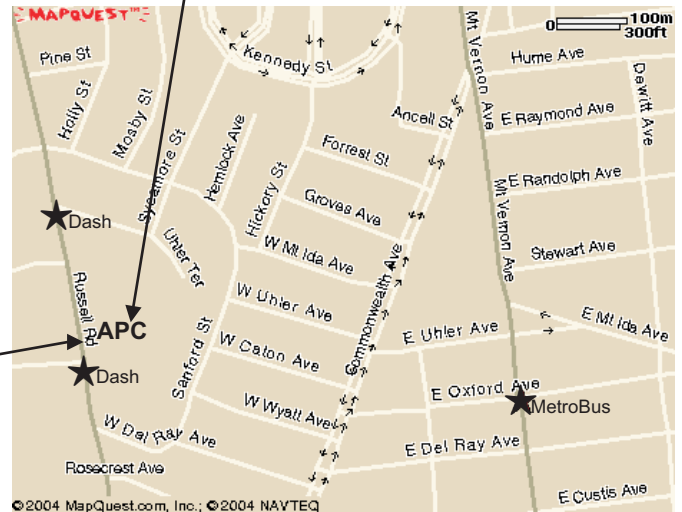

**Hunting Towers-Pentagon Line
Routes 10A, E
Hunting Towers-Ballston Line
Routes 10B**

For route and schedule information
Call 202-637-7000
www.metroopensdoors.com

For route and schedule information
Call 703-370-3274
www.DashBus.com

MetroBus stops at the intersection of Mt. Vernon Avenue and Oxford Avenue:

- Walk 1 approx. block W on E OXFORD AVE.
- Turn left on COMMONWEALTH AVE.
- Walk 1 approx. block S on COMMONWEALTH AVE.
- Turn right on W DEL RAY AVE.
- Walk 2 approx. blocks W on W DEL RAY AVE.
- Turn right on RUSSELL RD.
- Walk 1 approx. block N on RUSSELL RD.
- Total walking is 0.48 miles.

DASH Bus stops at the intersections of Russell Road and Woodland Terrace or at Russell Road and Uhler Terrace:

- On Sunday mornings, the DASH does not make these two stops until approximately 9:10am.